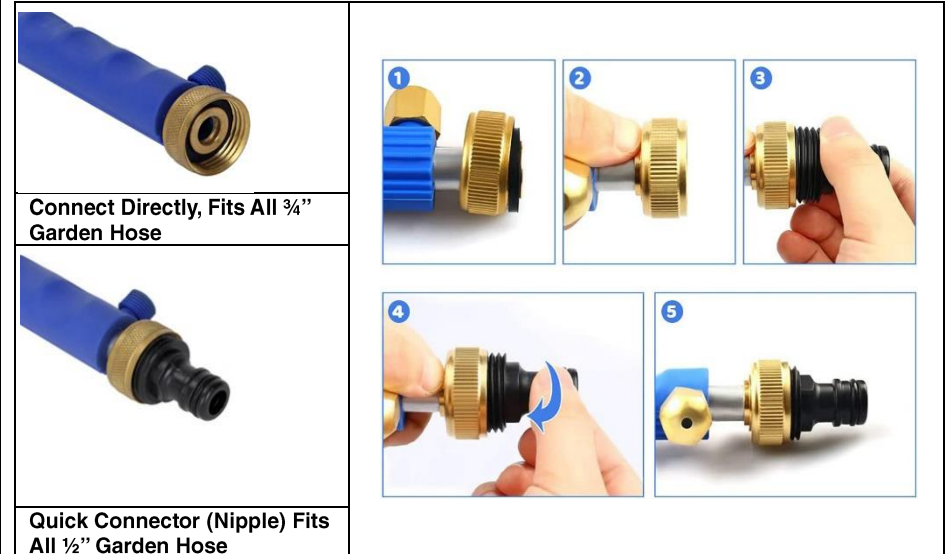

## Installation

Connect Directly, Fits All 3/4" Garden Hose

Quick Connector (Nipple) Fits All 1/2" Garden Hose

HG-03824